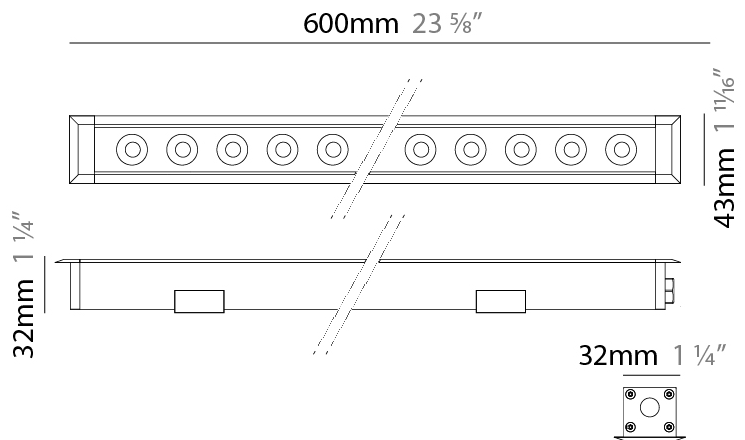

PROJECT
TYPE
SPECIFIER
QUANTITY
DATE

MINI CORNICHE RECESSED

E91638- _____ - _____
base number   Finish   Lens
                         Options   Options

1. To build a product code in our configurator select the specify button on the base model # product page
2. To build a manual product code on this datasheet choose from the options listed below in blue font and add the suffix to the base model #

GENERAL

Series: Mini Corniche
Brand: Platek
Division: Exterior
Mounting Type: Recessed
Mounting Location: In-Ground
Subcategory: Walk Over

PHYSICAL

Shape: Rectangle
Length (mm): 620
Length (in): 24 7/16
Width (mm): 43
Width (in): 1 11/16
Depth (mm): 32
Depth (in): 1 1/4
Light Distribution: Uplight
Diffuser: Tempered Glass - 5mm / 3/16" thick
Gasket: Gore-Tex valve to prevent condensation
Fixture Finish: [BLK](#) / [WHI](#) / [GRY](#) / [COR](#) / [ANT](#) / [BRZ](#)
Fixture Material: Extruded Aluminum

ELECTRICAL

Lamp Type: LED
Total Output Wattage (W): 23
Dimming: Bluetooth technology or DMX
Control Gear: DMX
Driver Included: No
Driver Location: Remote
Driver Type: Constant Current - Universal
Driver Class: Class 2
Input Voltage (V): 120 - 277
Constant Current (MA): 500

LED

Number of LEDs: 16
Color Temperature (°K): RGBW
CRI: >80 CRI
Lamp Life (hrs): 60000
Special LEDs offerings: RGBW

OPTICAL

Optic°: [28](#) / [47](#) / [ELL](#)

RATINGS AND CERTIFICATIONS

Certified By: Certified for North American Standards
IP rating: IP67
IK Rating: IK07
Bug Rating: B1 U0 G0